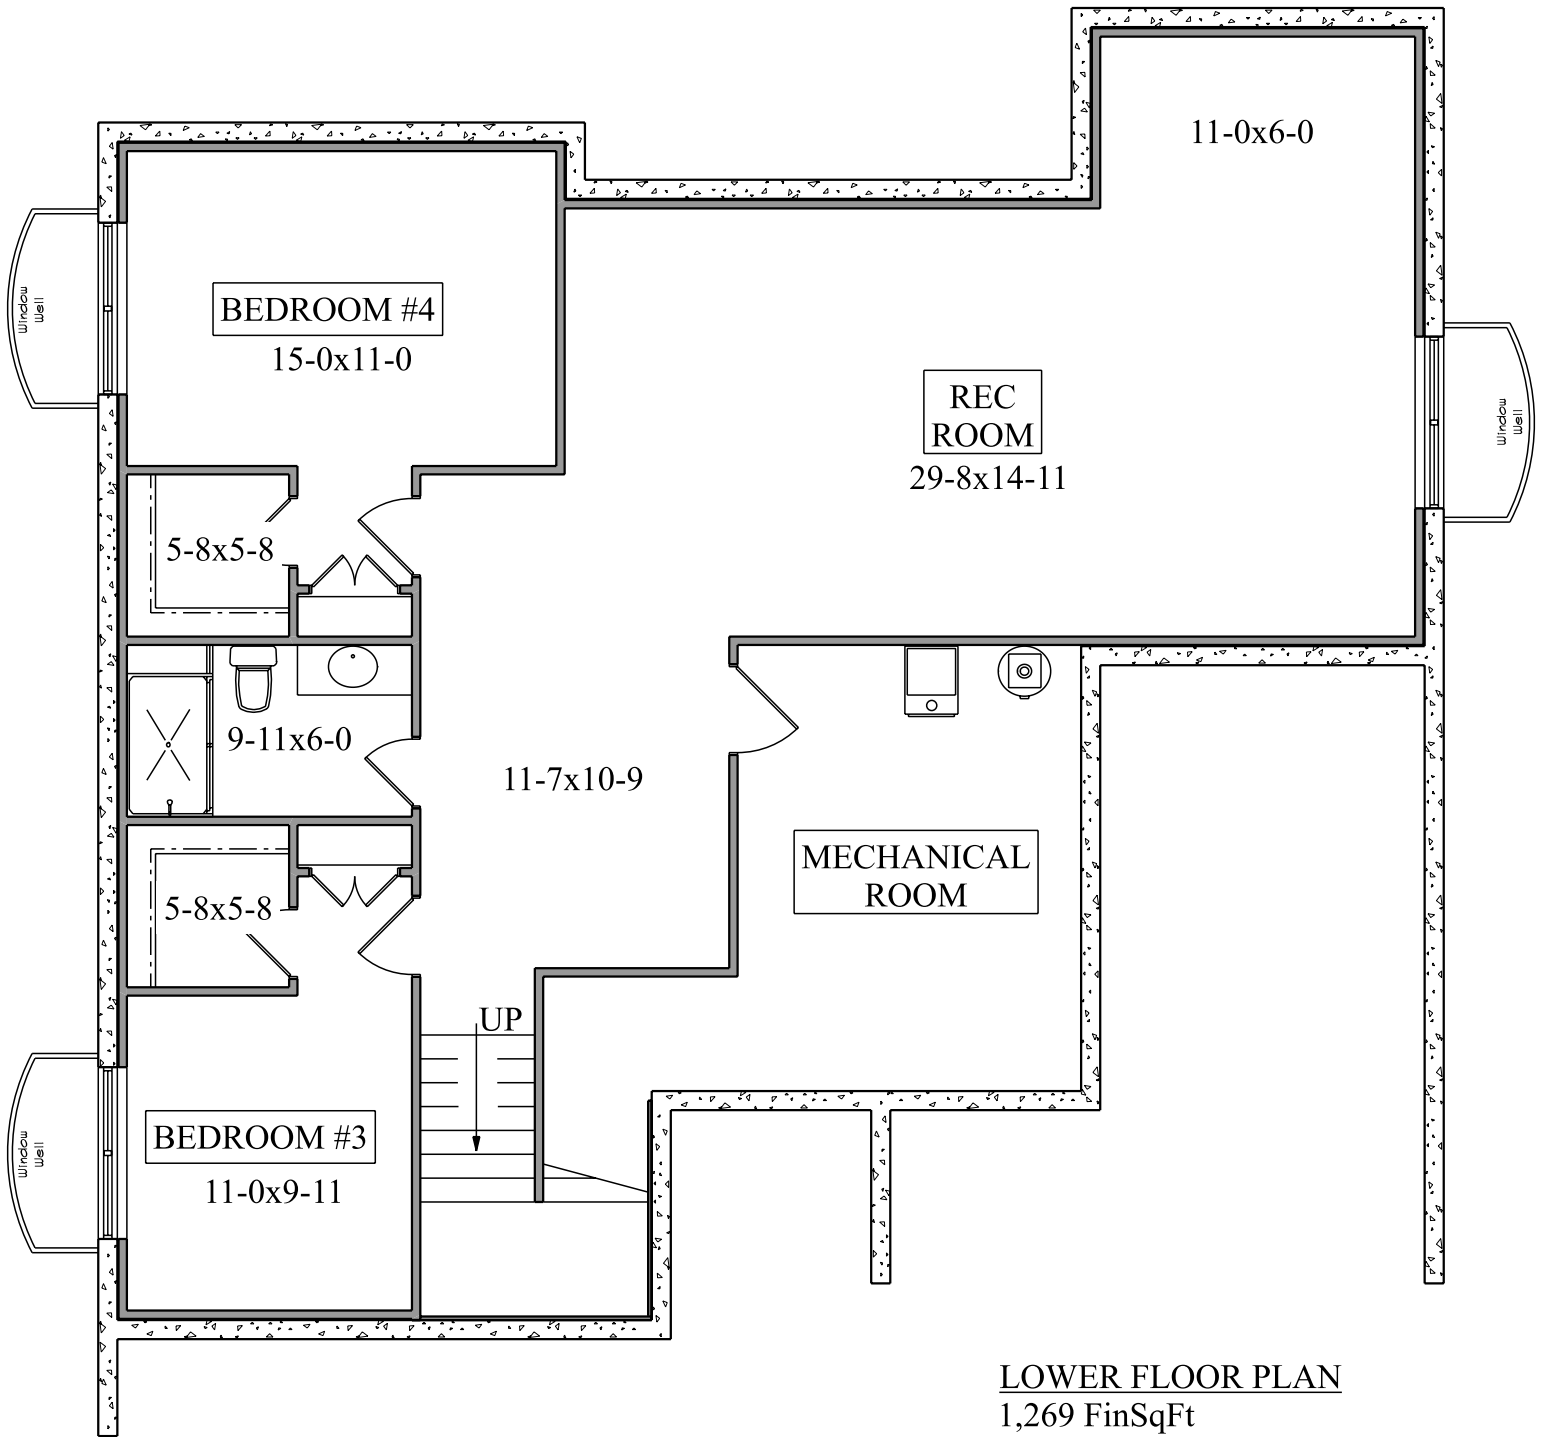

The Blue Juniper

HOMES
Community Lifestyle Builders

MAIN FLOOR PLAN
1,613 FinSqFt

LOWER FLOOR PLAN
1,269 FinSqFt