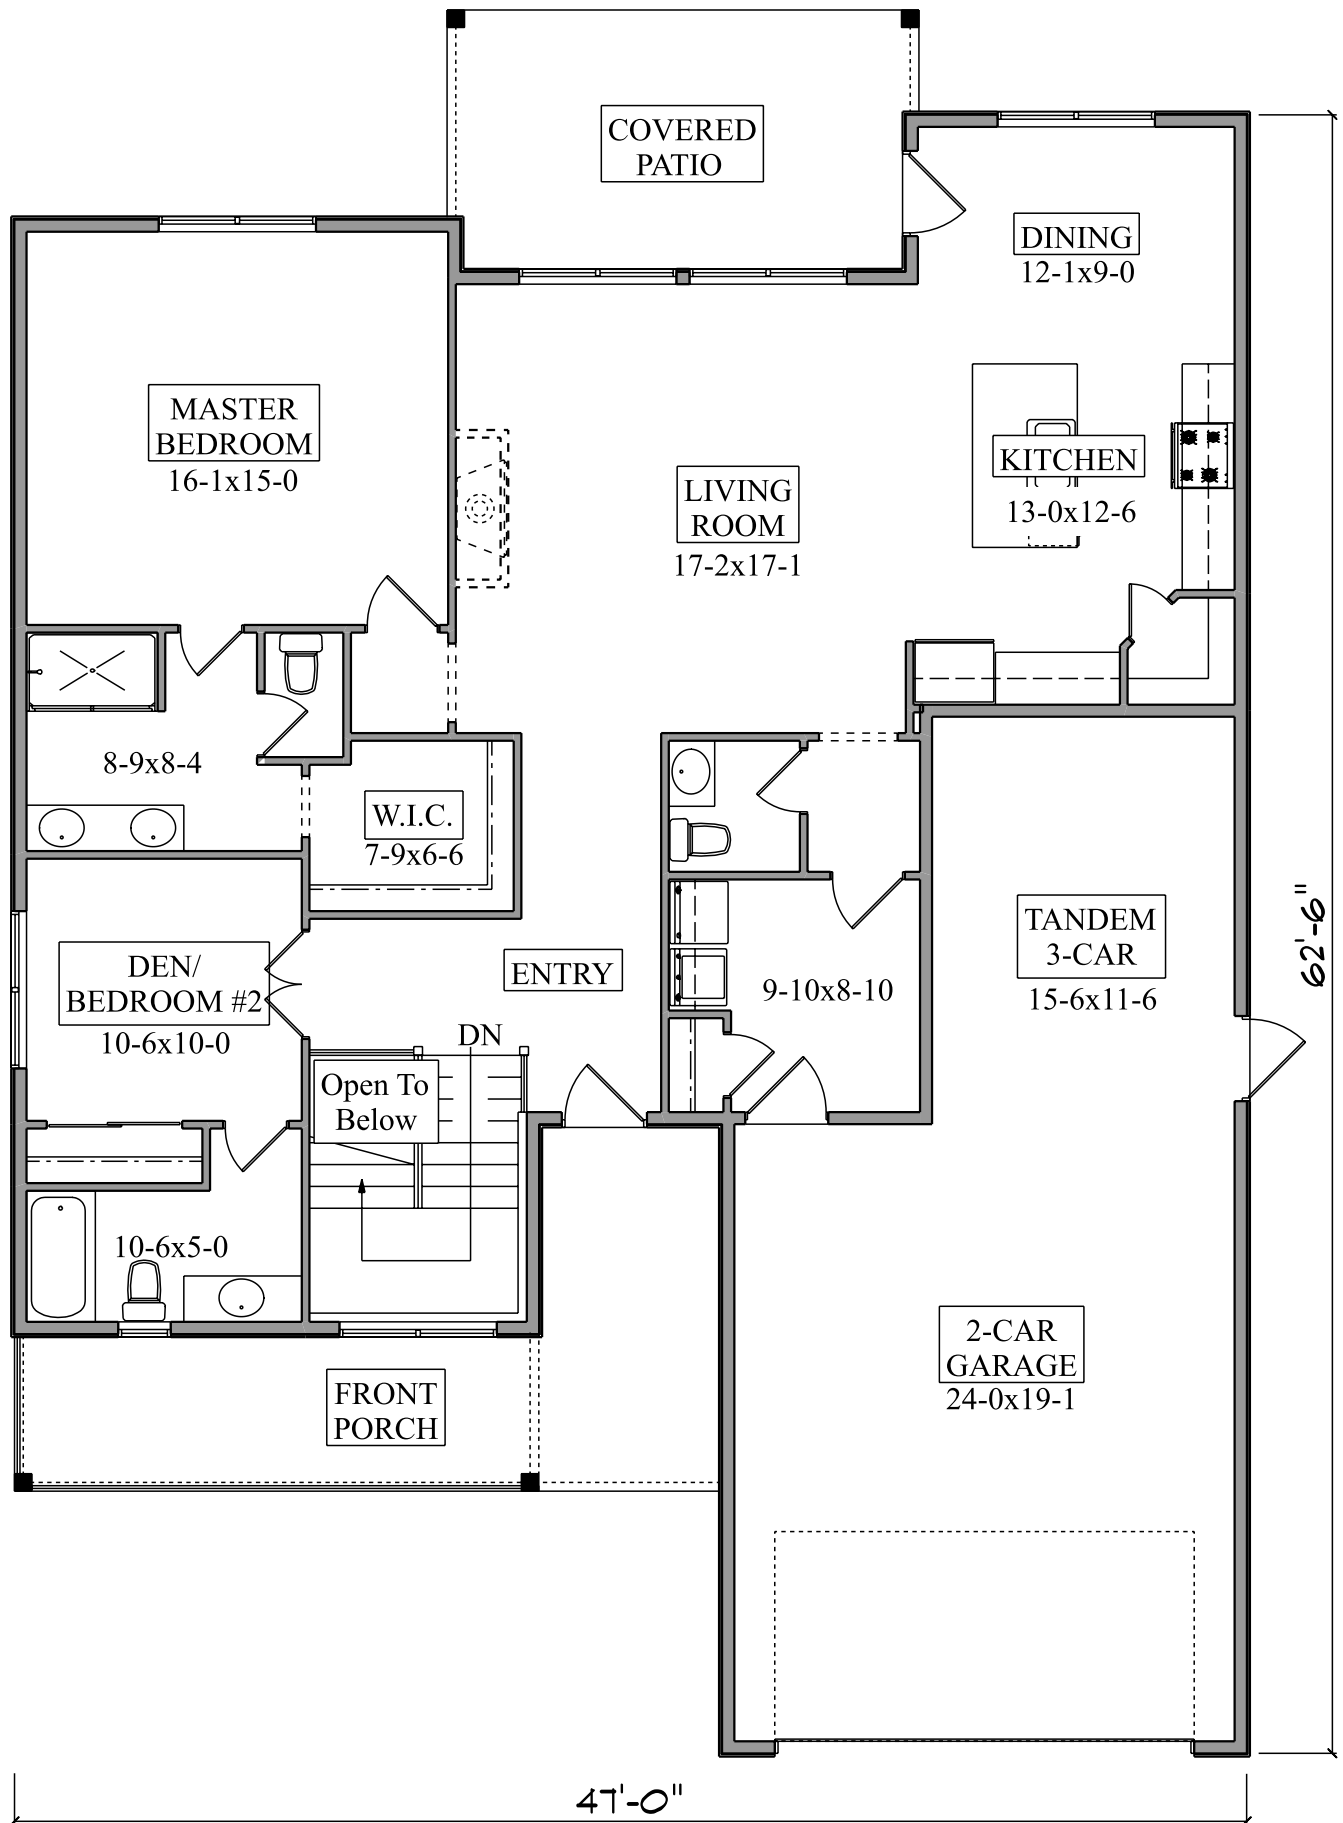

The Blue Juniper

HOMES
Community Lifestyle Builders

MAIN FLOOR PLAN
1,613 FinSqFt

LOWER FLOOR PLAN
1,269 FinSqFt