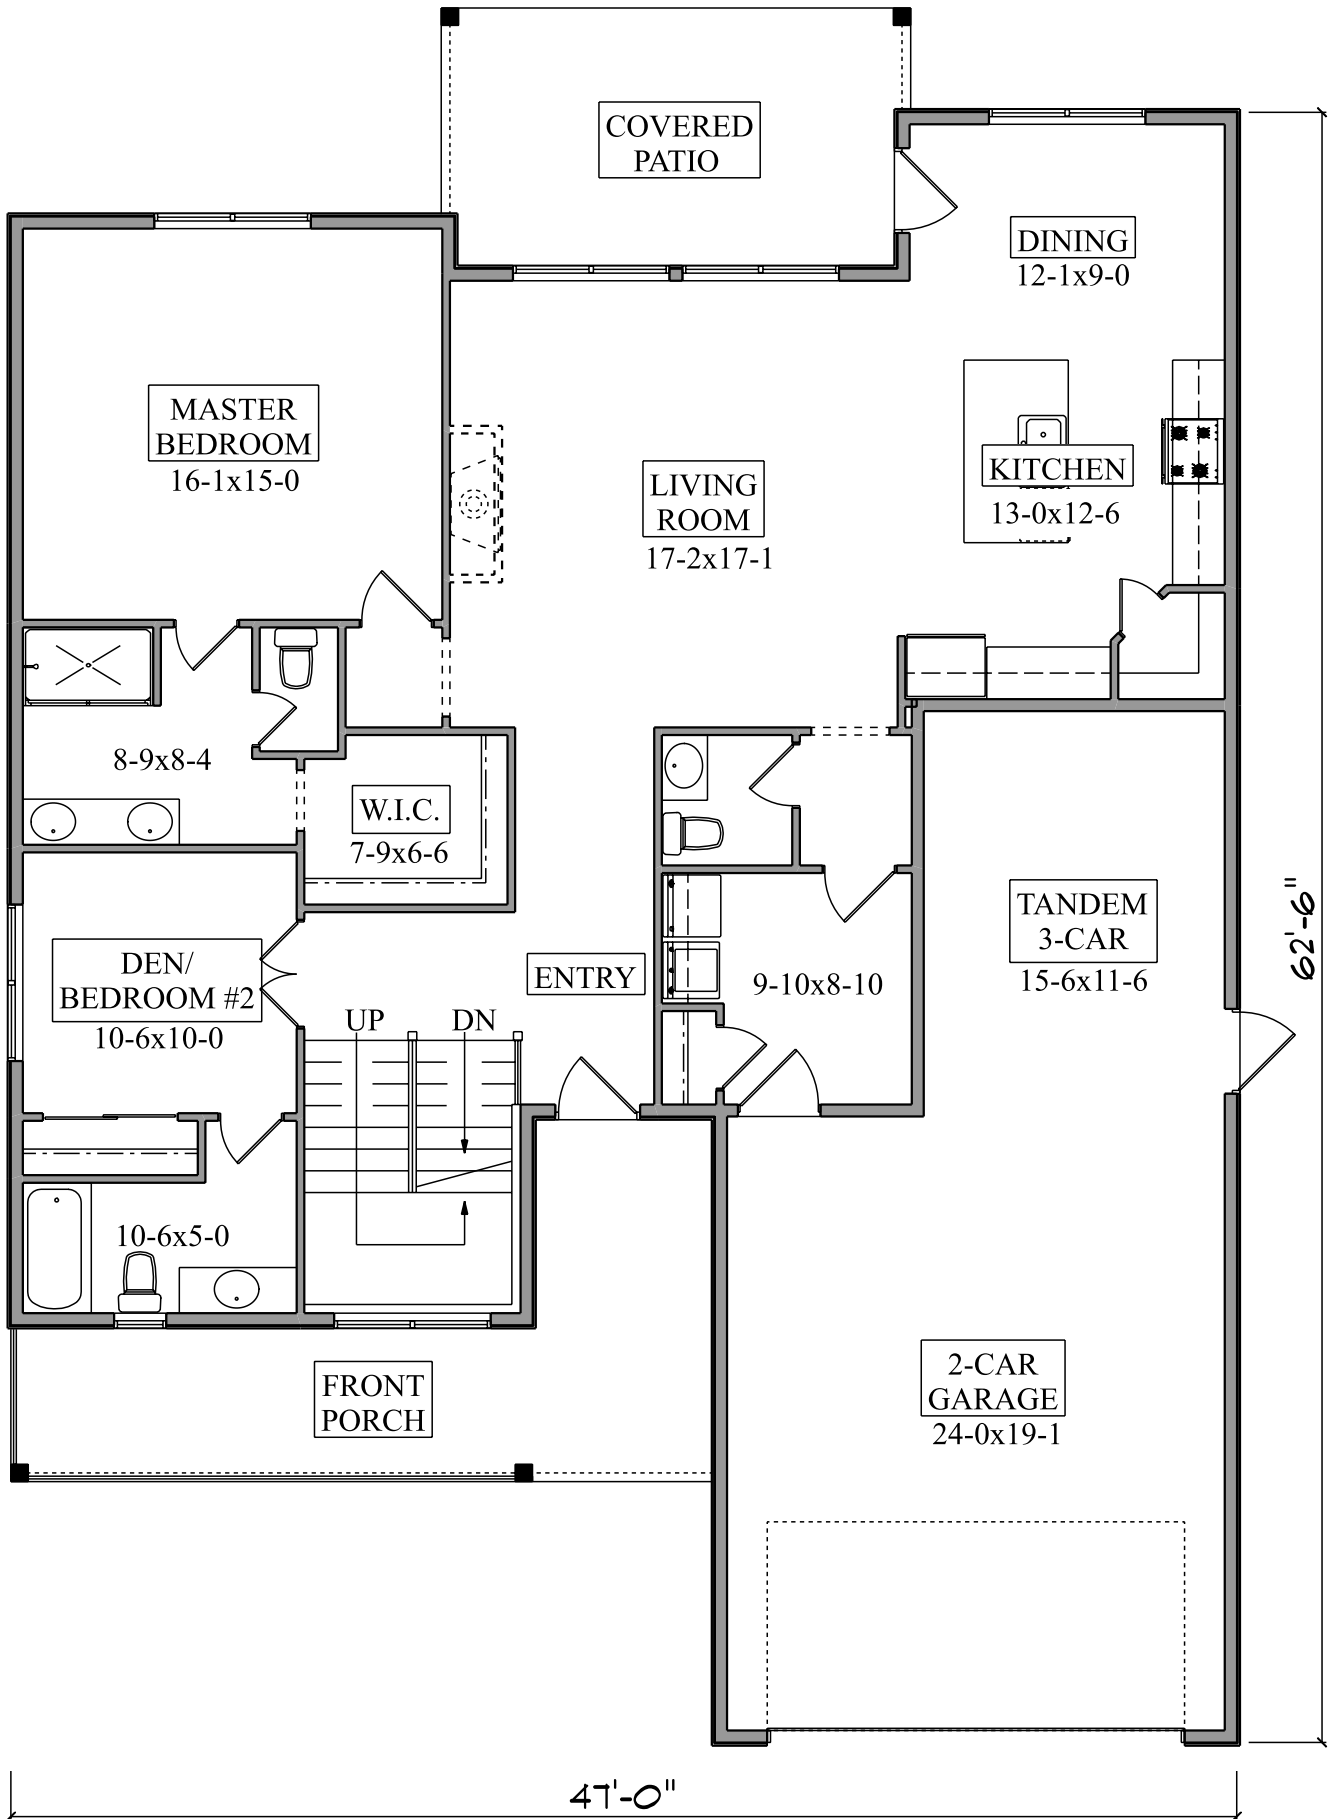

The Juniper

HOMES
Community Lifestyle Builders

MAIN FLOOR PLAN
1,613 FinSqFt

UPPER FLOOR PLAN
665 FinSqFt

LOWER FLOOR PLAN
1,354 F in Sq Ft