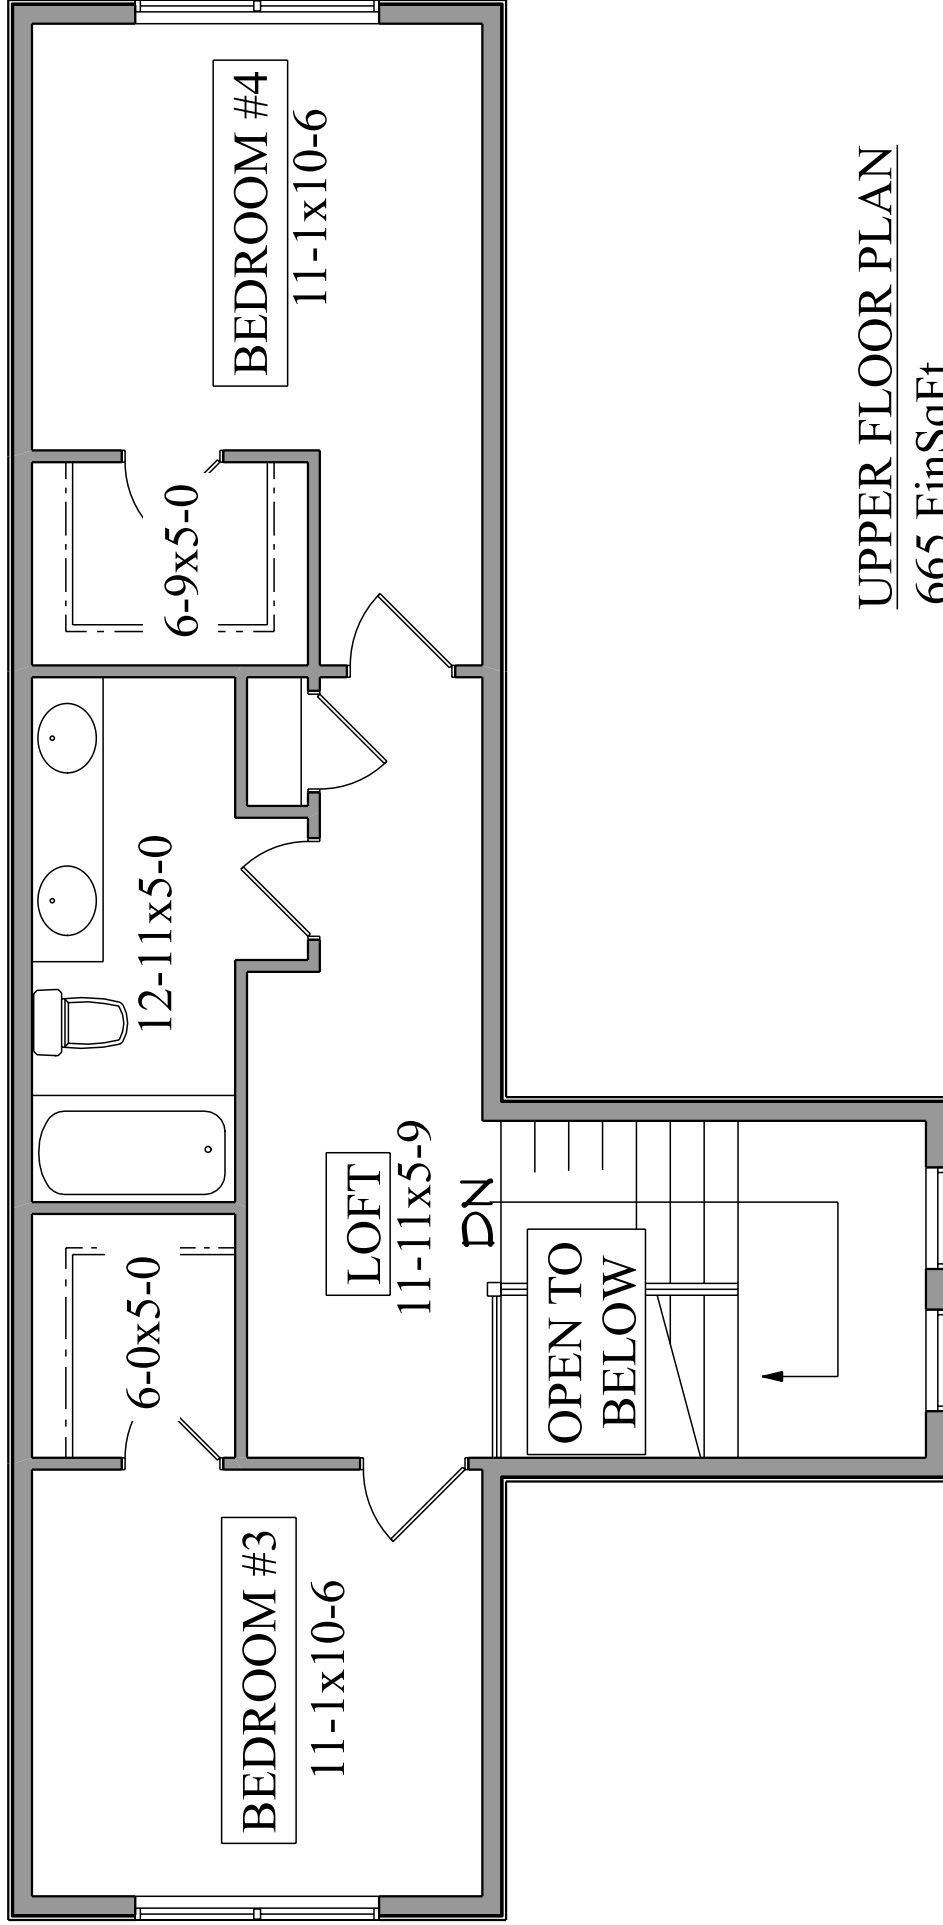

The Juniper

HOMES
Community Lifestyle Builders

MAIN FLOOR PLAN
1,613 FinSqFt

UPPER FLOOR PLAN
665 FinSqFt

LOWER FLOOR PLAN
1,354 F in Sq Ft