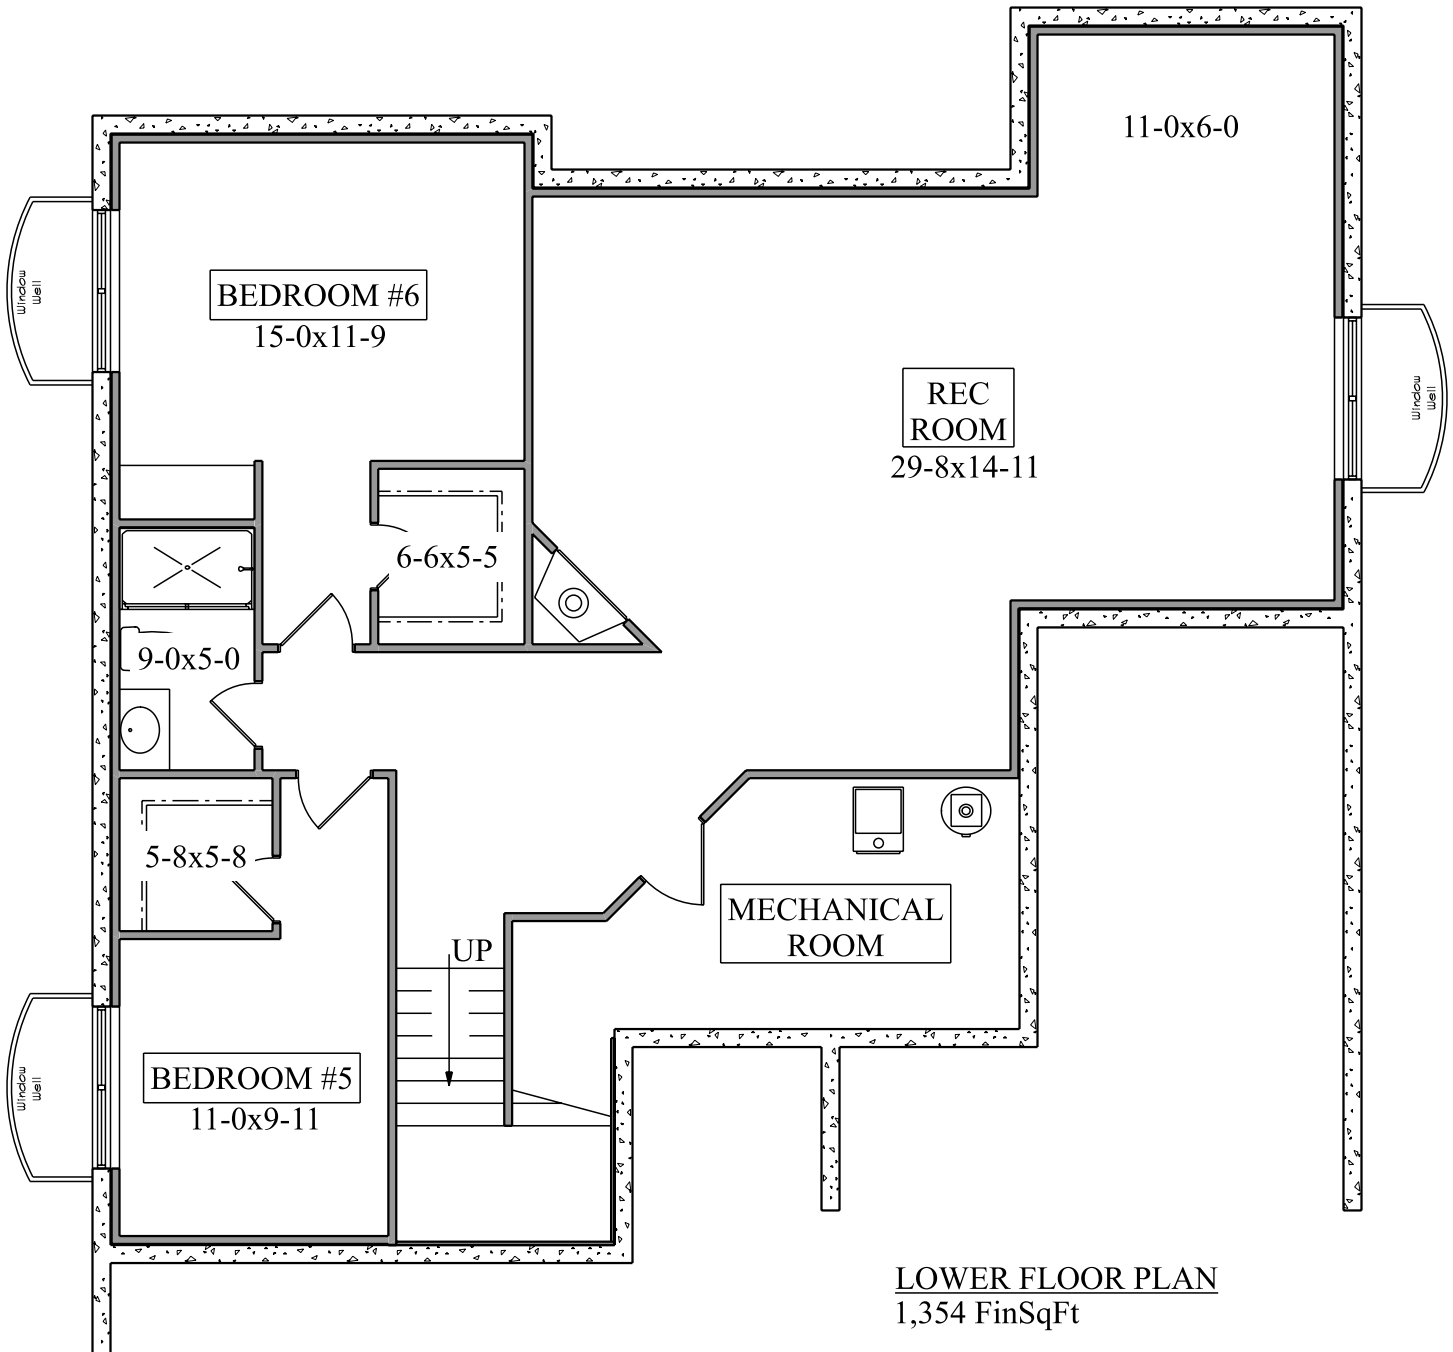

The Juniper

HOMES
Community Lifestyle Builders

MAIN FLOOR PLAN
1,613 FinSqFt

UPPER FLOOR PLAN
665 FinSqFt

LOWER FLOOR PLAN
1,354 F in Sq Ft