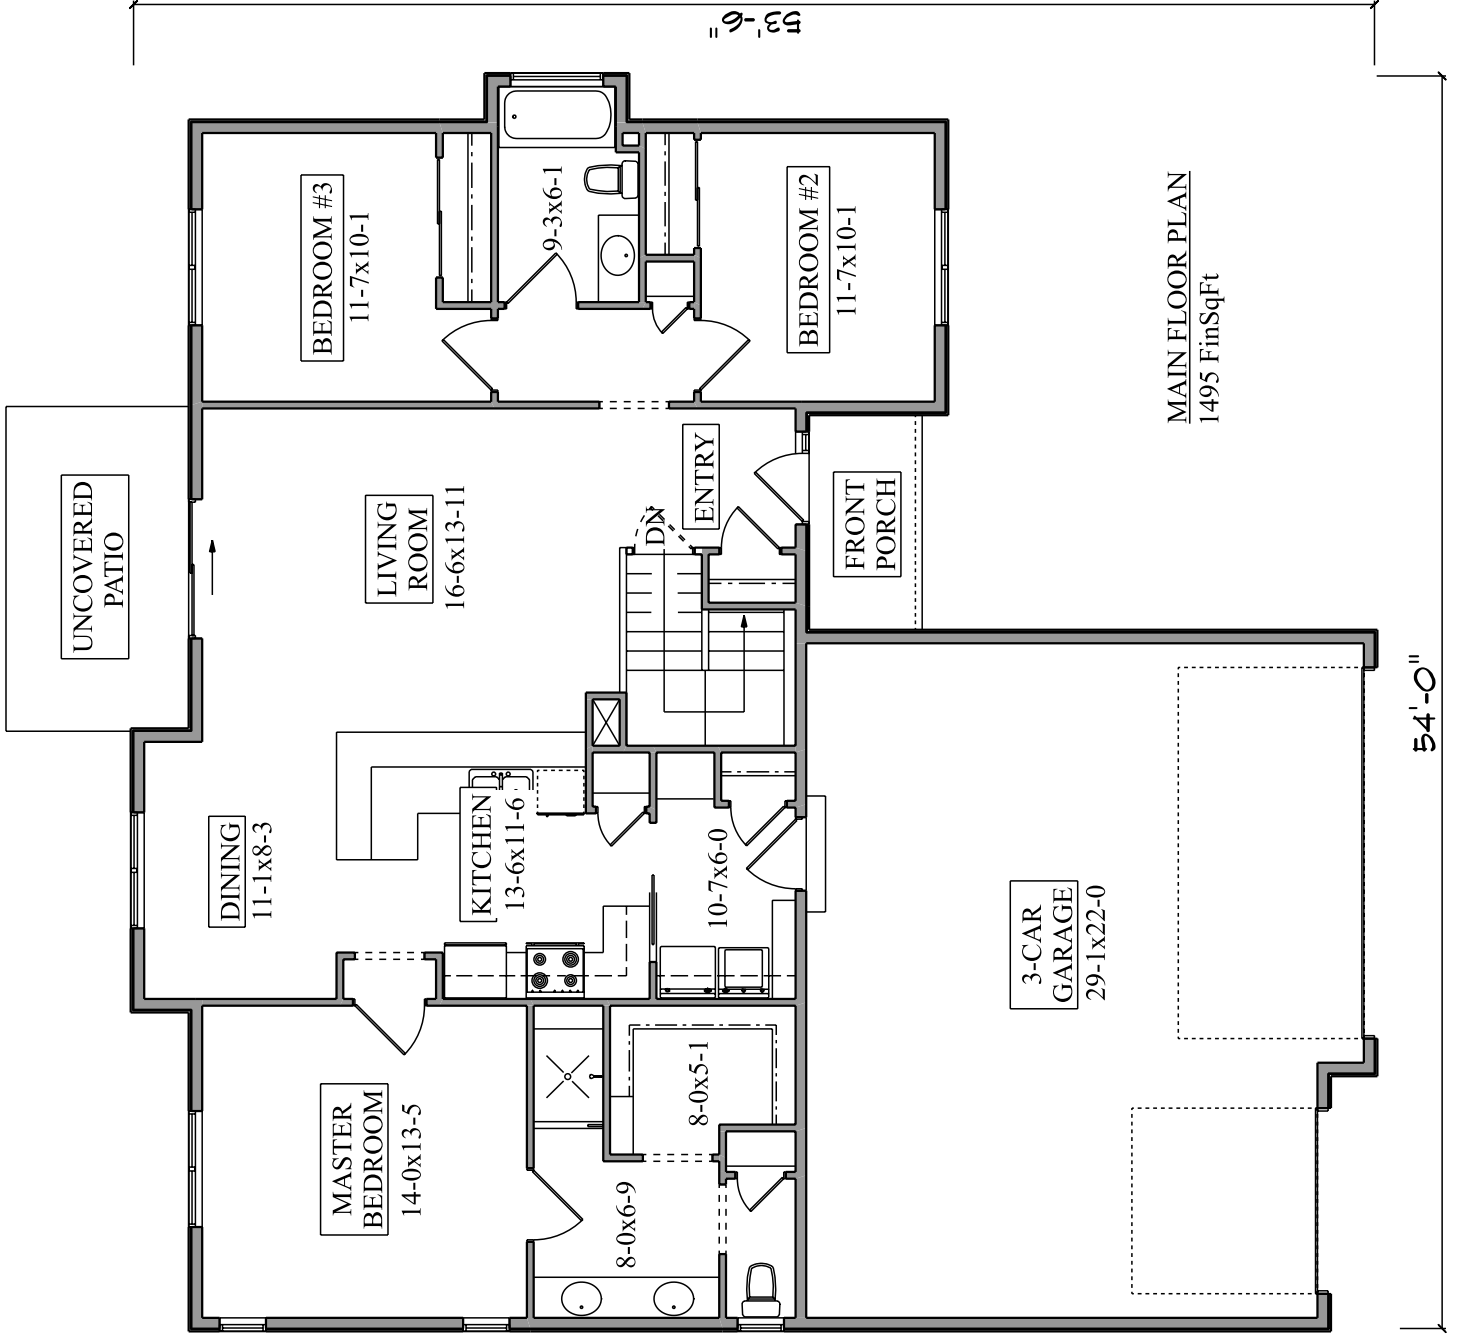

The Maplewood

HOMES
Community Lifestyle Builders

MAIN FLOOR PLAN
 1495 FinSqFt

LOWER FLOOR PLAN

692 FinSqFt