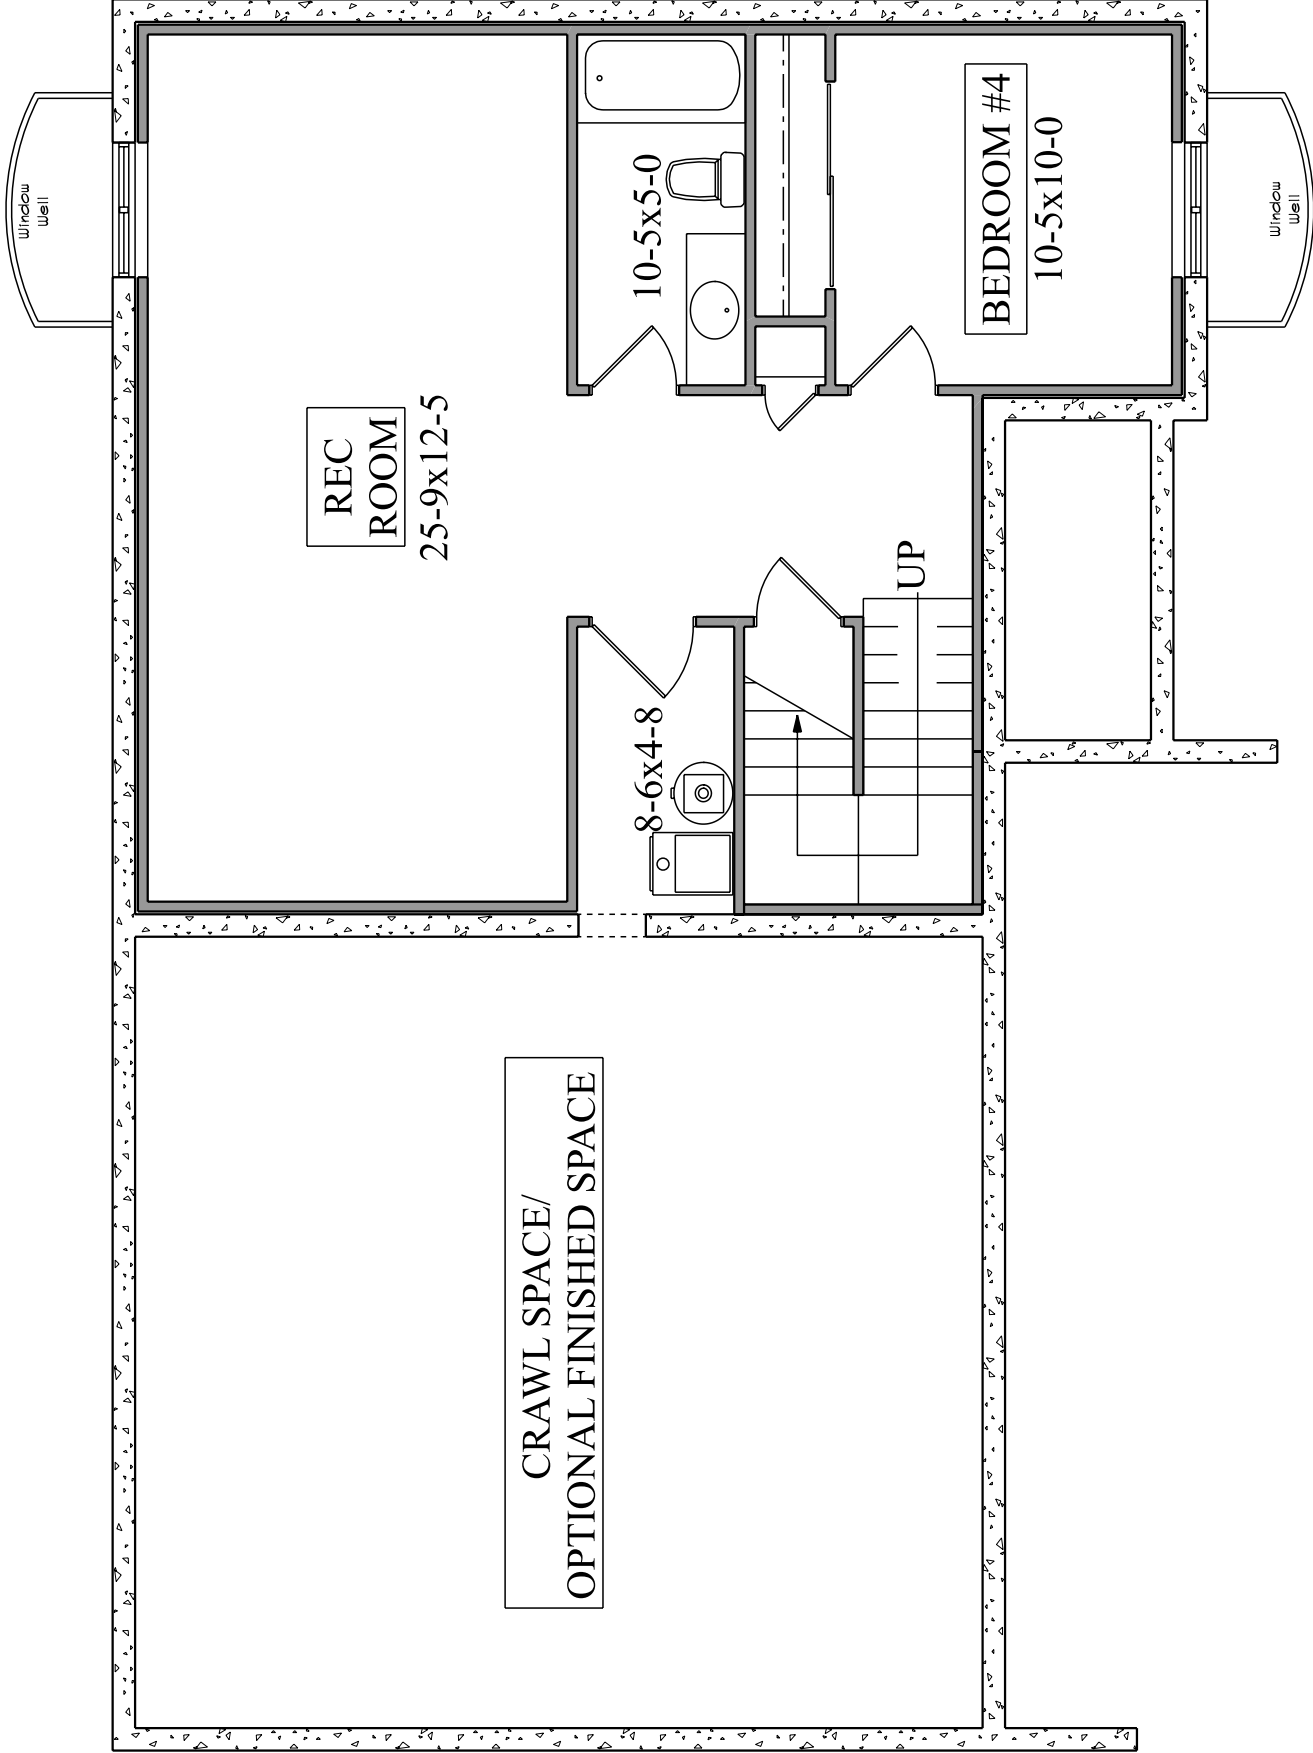

The Maplewood

HOMES
Community Lifestyle Builders

MAIN FLOOR PLAN
 1495 FinSqFt

LOWER FLOOR PLAN

692 FinSqFt