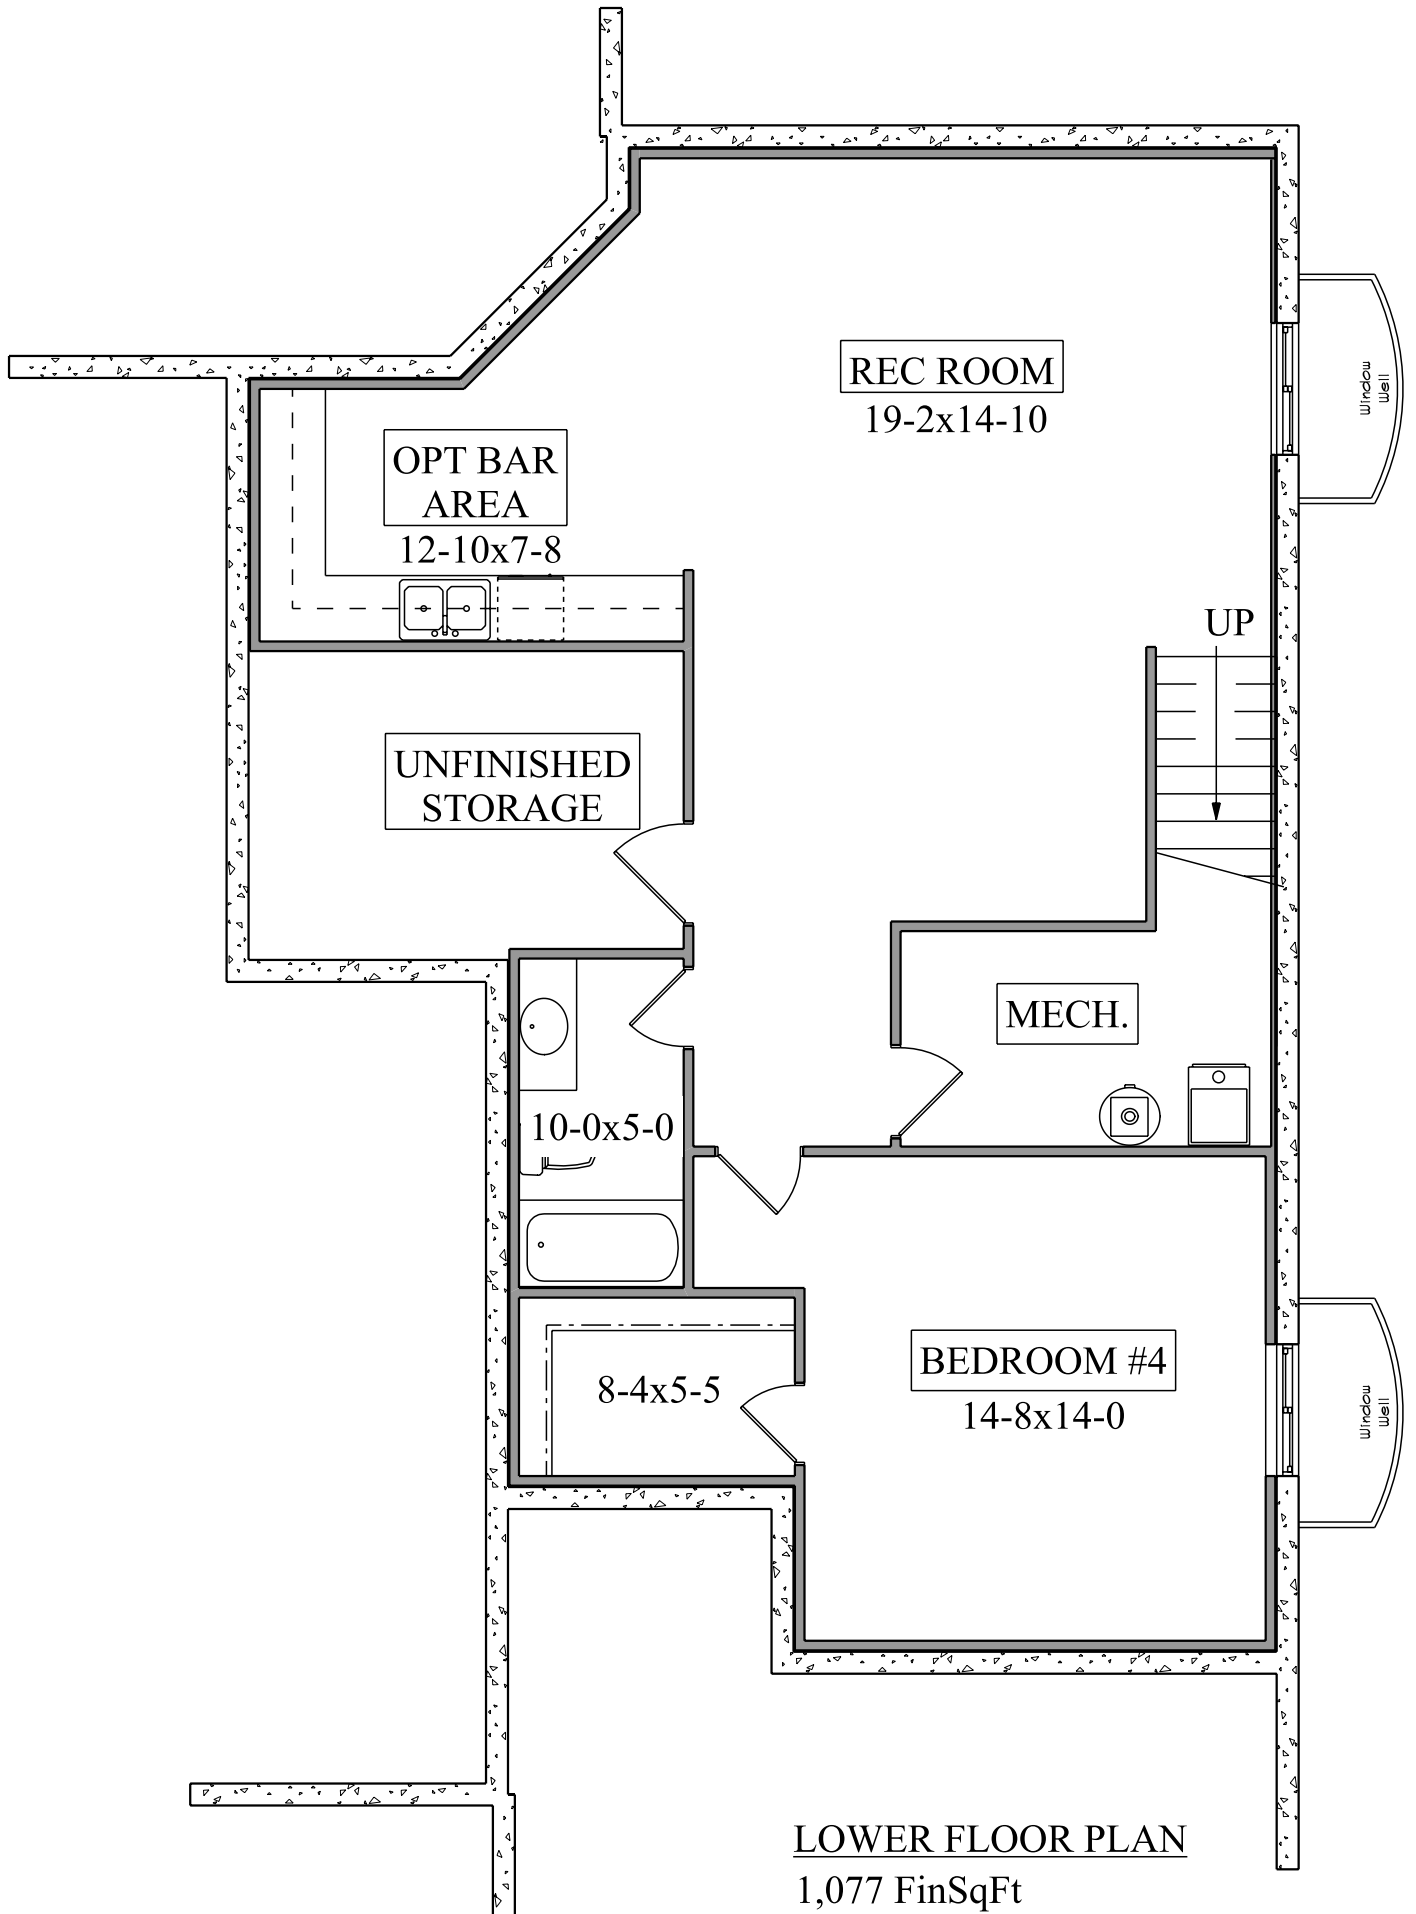

The Spur

HOMES
Community Lifestyle Builders

MAIN FLOOR PLAN
1256 FinSqFt

UPPER FLOOR PLAN
1122 FinSqFt

LOWER FLOOR PLAN
1,077 FinSqFt