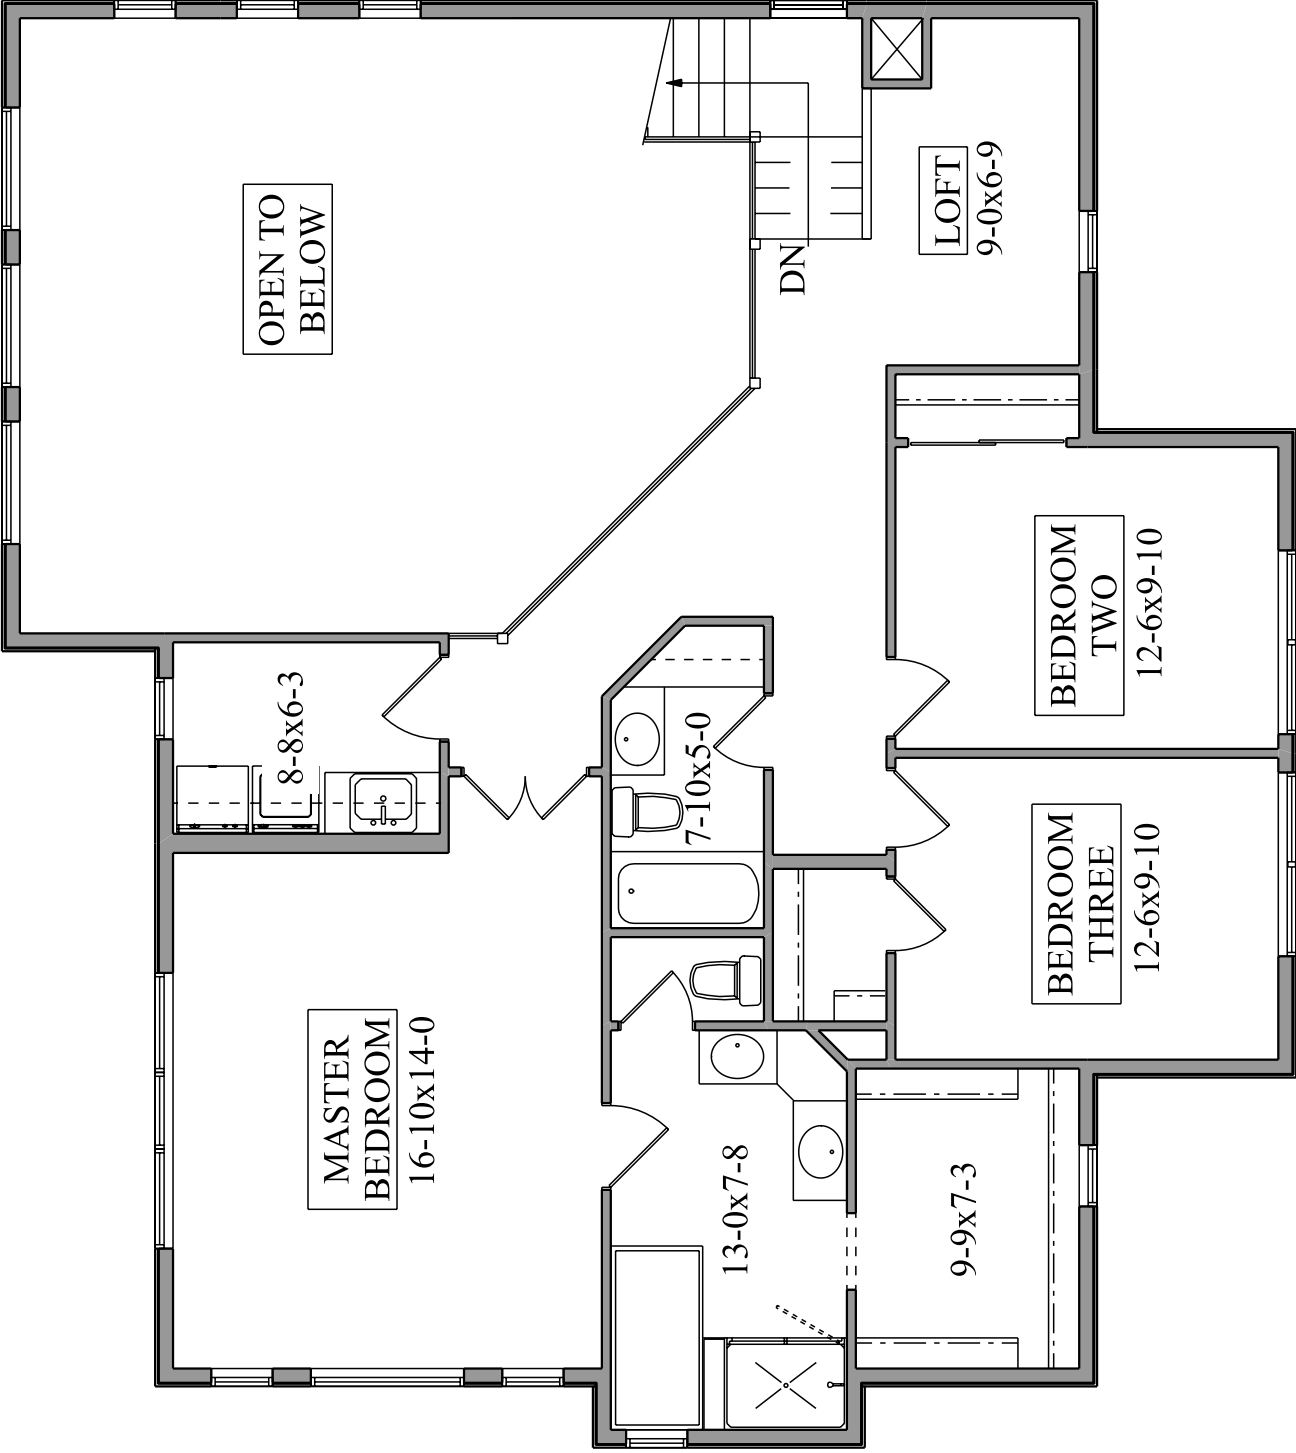

The Spur

HOMES
Community Lifestyle Builders

MAIN FLOOR PLAN
1256 FinSqFt

UPPER FLOOR PLAN
1122 FinSqFt

LOWER FLOOR PLAN
1,077 FinSqFt