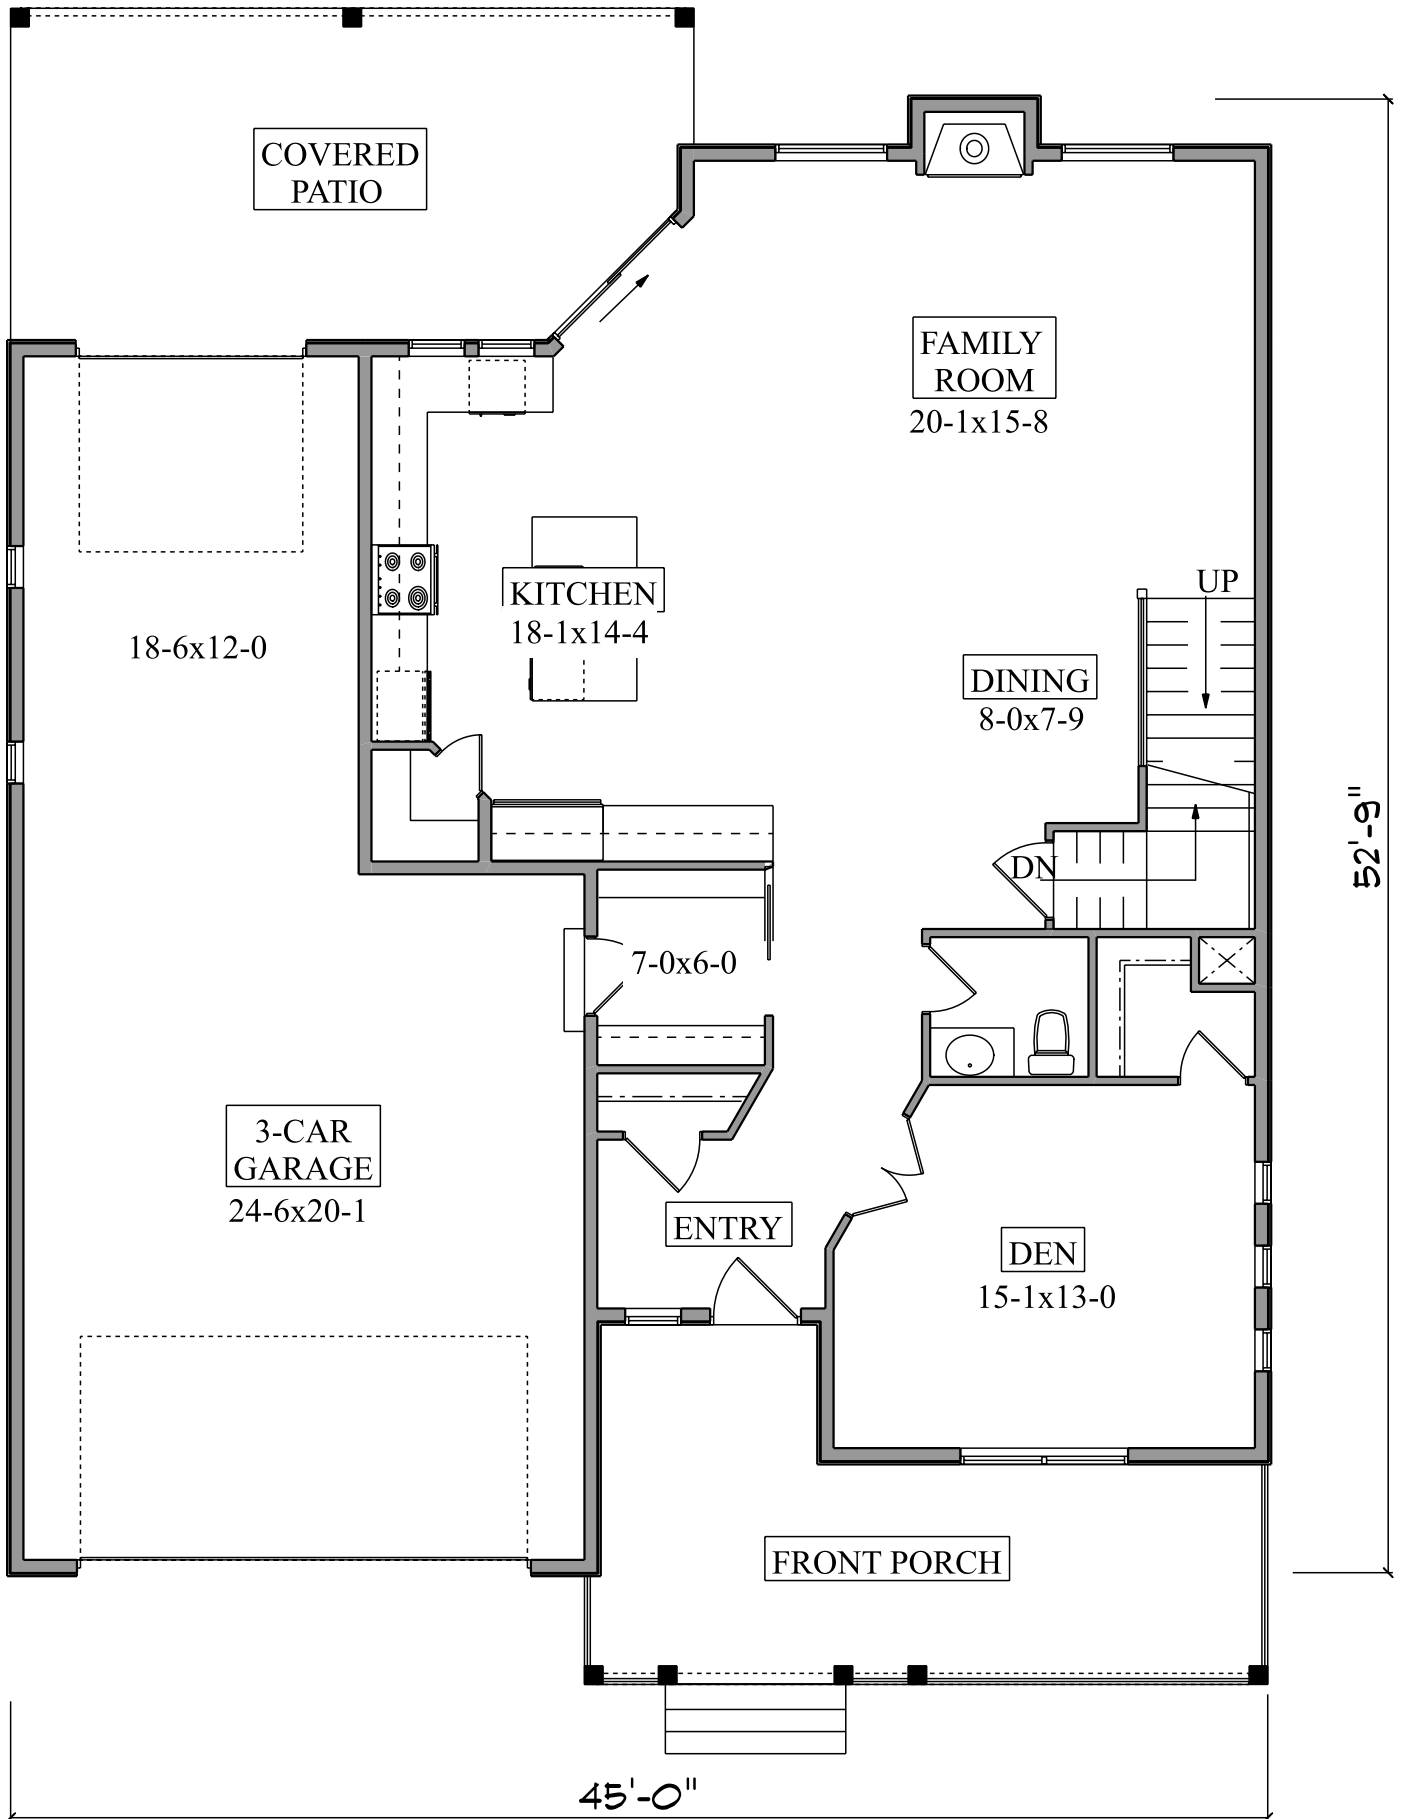

The Spur

HOMES
Community Lifestyle Builders

MAIN FLOOR PLAN
1256 FinSqFt

UPPER FLOOR PLAN
1122 FinSqFt

LOWER FLOOR PLAN
1,077 FinSqFt